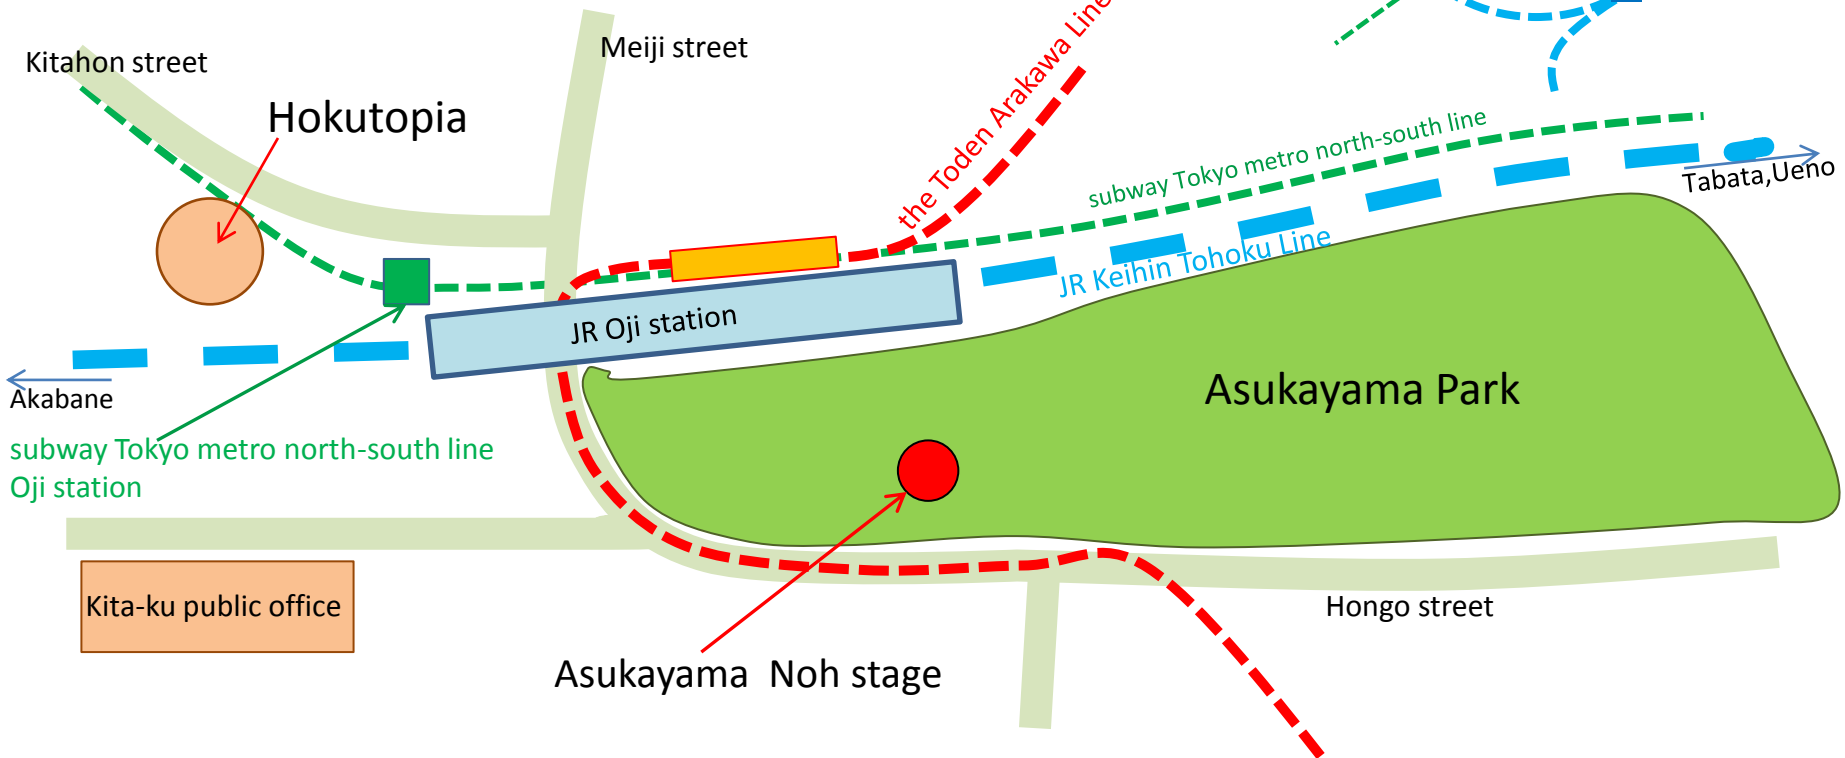

Asukayama Takigi Noh Noh stage place / railroad area-along-the-railroad-line map

On foot-from JR Keihin Tohoku Line Oji station and the southern entrance 5 minutes
 On foot-from subway Tokyo metro north-south line Oji station exit of No. 1 5 minutes
 On foot-before [the Toden Arakawa Line Oji station] or from Asukayama stop 5 minutes

Kitahon street
 Meiji street
 Hokutopia
 Akabane
 subway Tokyo metro north-south line Oji station
 Kita-ku public office

Asukayama Noh stage

the Toden Arakawa Line
 subway Tokyo metro north-south line
 JR Keihin Tohoku Line
 Tabata, Ueno

Asukayama Park

Hongo street

JR Oji station