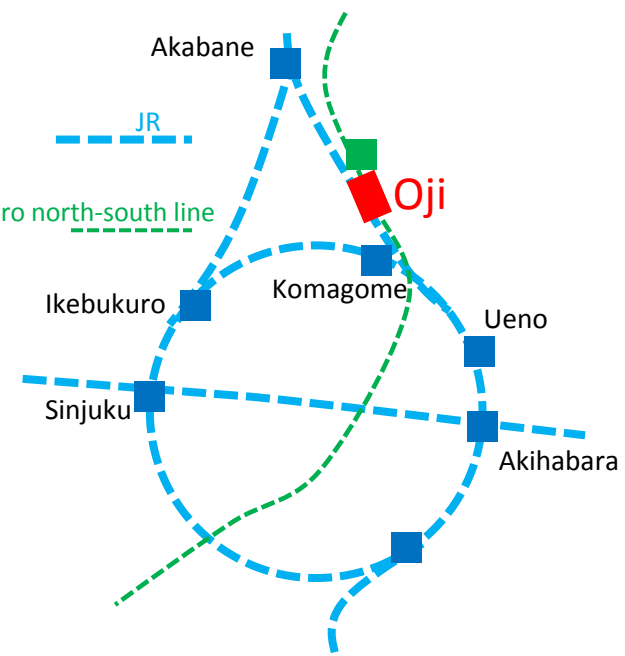

Asukayama Takigi Noh Noh stage place / railroad area-along-the-railroad-line map

On foot-from JR Keihin Tohoku Line Oji station and the southern entrance 5 minutes
 On foot-from subway Tokyo metro north-south line Oji station exit of No. 1 5 minutes
 On foot-before [the Toden Arakawa Line Oji station] or from Asukayama stop 5 minutes

Kitahon street
 Meiji street
 Hokutopia
 Akabane
 subway Tokyo metro north-south line Oji station
 Kita-ku public office

Asukayama Noh stage

the Toden Arakawa Line
 subway Tokyo metro north-south line
 JR Keihin Tohoku Line
 Tabata, Ueno

Asukayama Park

Hongo street

JR Oji station